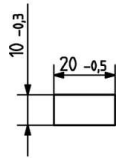

## Lampholders for compact fluorescent lamps

26.719.4701

G23

colour	pkg.	wt.	part no.
white	250	12 g	26.719.4701.50

Approval: additional cULus

Wiring: rear entry wiring

For lamps TC-S

Snap in foot 10 x 20 mm

Housing: PBT

•

T 140		 0.5 - 1.0 mm <sup>2</sup>	 18 AWG 0.5 - 1.0 mm <sup>2</sup>	 0.6 - 1.0
-------	---	--	--	--

Document generated on: We, 8. February 2017 - 14:33