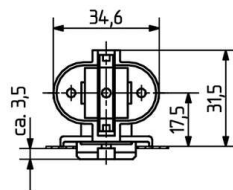

## Lampholders for compact fluorescent lamps

26.719.4701

G23

colour	pkg.	wt.	part no.
white	250	12 g	26.719.4701.50

Approval: additional cULus

Wiring: rear entry wiring

For lamps TC-S

Snap in foot 10 x 20 mm

Housing: PBT

•

T 140		 0.5 - 1.0 mm <sup>2</sup>	 18 AWG 0.5 - 1.0 mm <sup>2</sup>	 0.6 - 1.0
-------	---	--	--	--

Document generated on: We, 8. February 2017 - 14:33