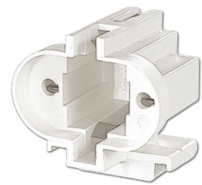

## Lampholders for compact fluorescent lamps

26.719.4701

G23

colour	pkg.	wt.	part no.
white	250	12 g	26.719.4701.50

Approval: additional cULus

Wiring: rear entry wiring

For lamps TC-S

Snap in foot 10 x 20 mm