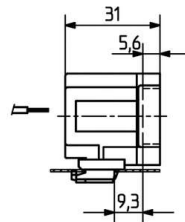

## Lampholders for compact fluorescent lamps

26.719.4701

G23

colour	pkg.	wt.	part no.
white	250	12 g	26.719.4701.50

Approval: additional cULus

Wiring: rear entry wiring

For lamps TC-S

Snap in foot 10 x 20 mm

Housing: PBT

•

T 140		 0.5 - 1.0 mm <sup>2</sup>	 18 AWG 0.5 - 1.0 mm <sup>2</sup>	 0.6 - 1.0
-------	---	--	--	--

Document generated on: We, 8. February 2017 - 14:33